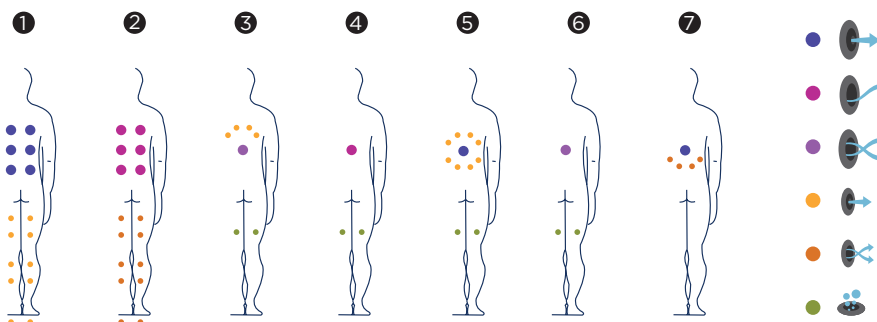

IZARO

Izaro is a seven-seater spa designed for use by large groups in commercial establishments. It will give any wellness area a feeling of luxury and a relaxing atmosphere.

Izaro is the most fully equipped and luxurious spa in the commercial range.

Positions: 7 (5 / 2)

Measures: 460 x 280