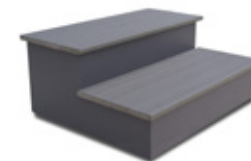

Furniture finishes

Synthetic grey

Accessories

Woodermax *GRAPHITE* step
(or *BASIC* model)

*Ideal accessory for taking off the spa cover
without any effort at all.*

Water care

According to our policy of constant evolution, we reserve the right to modify the specifications in part or in whole without forewarning.