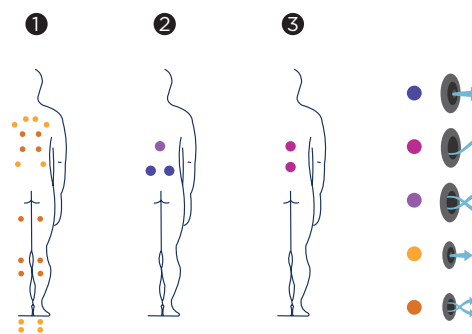

SWIMSPA AMAZON

The Amazon is an impressive pool designed for practising sport combined with a hydrotherapy area that holds three people.

The hydromassage area is made up of one lounger and two seats that have been ergonomically designed to obtain the best possible comfort.

The bathing area comes with large stairs as well as 3 stainless steel rail for simple access.

A water current generated by five turbojets enables swimmers to swim countercurrent and thus keep fit in their home spas.

Positions: 3 (2 / 1)

Measures: 500 x 230 x 138

Opcional: