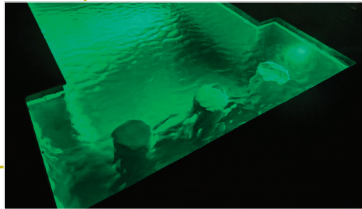

Dazzling Light Shows

Performance

ColorLogic Pool, Spa and Backyard Lights last 10 times longer than incandescent bulbs.

Low-Voltage

ColorLogic 320 are low-voltage and UL-listed for safe wall and floor installation.

Energy Savings

Save money on energy costs by switching to LED lighting.

VOODOO LOUNGE

A spectacle of 1,500 quick-changing colors.

TWILIGHT

A relaxing, sophisticated scene with over 1,500 ever-changing colors.

TRANQUILITY

A perfect evening mix of calming blues and white.

USA

A star-spangled show of red, white and blue.

MARDI GRAS

A carnival-worthy display of 32 fast-changing colors.

COOL CABARET

A vibrant nighttime performance of over 100 colors.